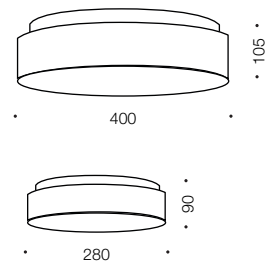

Amelia

Specifications

Type	Oyster
Light Source	LED
Lumen	1450/2600
Colour Temp	5000k
Wattage	18w/32w
Dimmable	18w - No 32w - Yes
CRI	>85
Power Factor	>0.8
Beam Angle	360
Warranty	2 years*

Colours

White/Clear

Codes

Amelia OY28-850

Amelia OY40-850

Measurements

Product Approvals